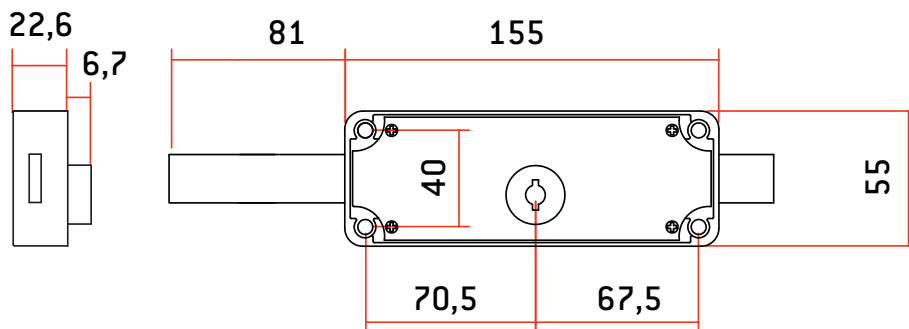

SHUTTER LOCKS: CENTRAL AND SIDE

Model 11ASNC set

- Stainless steel cylinder and keys (AISI 303)
- 11ASNC: Exterior key opening and locking

| MODEL | CODE | WEIGHT (g) | KEY MOD. TS |
|------------|----------|------------|-------------|
| 11ASNC SET | AACL0006 | 1.747 | 2 |